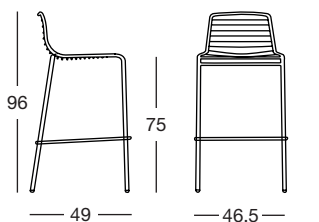

Summer — poltrona

Art. 2520

Imballo Packing	2 pezzi 2 pieces
Peso unitario Unit weight	Kg 6,300
Misure imballo Packing sizes	58x58x88 cm

CATAS®

Conforme EN 16139: 2013
Compliant with EN 16139: 2013

Summer — sedia

Art. 2522

Imballo Packing	2 pezzi 2 pieces
Peso unitario Unit weight	Kg 5,600
Misure imballo Packing sizes	60x53x88 cm

CATAS®

Conforme EN 16139: 2013
Compliant with EN 16139: 2013

Summer — sgabello

Art. 2535

Imballo Packing	2 pezzi 2 pieces
Peso unitario Unit weight	Kg 6,100
Misure imballo Packing sizes	56x51x102 cm

made in Italy

SCAB DESIGN
since 1957

Sede/Headquarters: 25030 Coccaglio (BS) Italy - Via G. Monauni, 12
Divisione Commerciale Italia: Tel. 0307718.755 - italia@scab.it
Export Department: Phone +390307718.715 - export@scabitaly.com
www.scabdesign.it