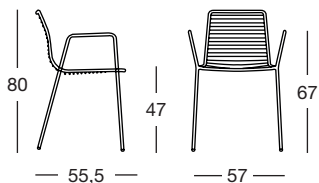

verniciato
mattone
brick red
coated

VV

verniciato
verde tiglio
willow green
coated

VZ

verniciato
azzurro
light blue
coated

Per poltrona e sedia Summer è disponibile il cuscino Art. 1495 10, in tessuto acrilico idrorepellente adatto per esterno.
For Summer armchair and chair is available the cushion Art. 1495 10, in water repellent acrylic fabric, for outdoor use.

Summer — poltrona

Art. 2520

Imballo Packing	2 pezzi 2 pieces
Peso unitario Unit weight	Kg 6,300
Misure imballo Packing sizes	58x58x88 cm

CATAS®

Conforme EN 16139: 2013
Compliant with EN 16139: 2013

Summer — sedia

Art. 2522

Imballo Packing	2 pezzi 2 pieces
Peso unitario Unit weight	Kg 5,600
Misure imballo Packing sizes	60x53x88 cm

CATAS®

Conforme EN 16139: 2013
Compliant with EN 16139: 2013

Summer — sgabello

Art. 2535

Imballo Packing	2 pezzi 2 pieces
Peso unitario Unit weight	Kg 6,100
Misure imballo Packing sizes	56x51x102 cm

made in Italy

SCAB DESIGN
since 1957

Sede/Headquarters: 25030 Coccaglio (BS) Italy - Via G. Monauni, 12
Divisione Commerciale Italia: Tel. 0307718.755 - italia@scab.it
Export Department: Phone +390307718.715 - export@scabitaly.com
www.scabdesign.it