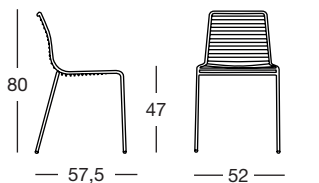

verniciato
mattone
brick red
coated

VV

verniciato
verde tiglio
willow green
coated

VZ

verniciato
azzurro
light blue
coated

Per poltrona e sedia Summer è disponibile il cuscino Art. 1495 10, in tessuto acrilico idrorepellente adatto per esterno.
For Summer armchair and chair is available the cushion Art. 1495 10, in water repellent acrylic fabric, for outdoor use.

Summer — poltrona

Art. 2520

Imballo Packing	2 pezzi 2 pieces
Peso unitario Unit weight	Kg 6,300
Misure imballo Packing sizes	58x58x88 cm

CATAS®

Conforme EN 16139: 2013
Compliant with EN 16139: 2013

Summer — sedia

Art. 2522

Imballo Packing	2 pezzi 2 pieces
Peso unitario Unit weight	Kg 5,600
Misure imballo Packing sizes	60x53x88 cm

CATAS®

Conforme EN 16139: 2013
Compliant with EN 16139: 2013

Summer — sgabello

Art. 2535

Imballo Packing	2 pezzi 2 pieces
Peso unitario Unit weight	Kg 6,100
Misure imballo Packing sizes	56x51x102 cm

made in Italy

SCAB DESIGN
since 1957

Sede/Headquarters: 25030 Coccaglio (BS) Italy - Via G. Monauni, 12
Divisione Commerciale Italia: Tel. 0307718.755 - italia@scab.it
Export Department: Phone +390307718.715 - export@scabitaly.com
www.scabdesign.it