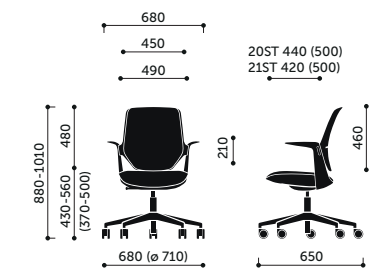

Grey (RAL 7043)

Lightgrey (RAL 7047)

Plastic

With upholstered pad

**Backrests**

**Dimensions**

**20HST/21HST**

**20ST/21ST**