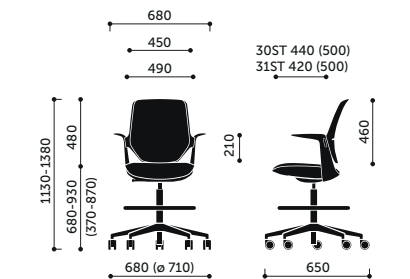

Grey (RAL 7043)

Lightgrey (RAL 7047)

Plastic

With upholstered pad

**Backrests**

**Dimensions**

**20HST/21HST**

**20ST/21ST**