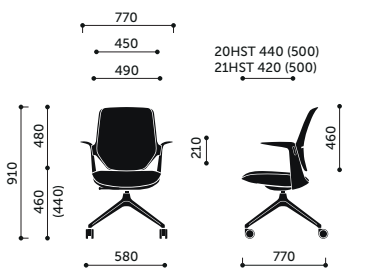

Grey (RAL 7043)

Lightgrey (RAL 7047)

Plastic

With upholstered pad

**Backrests**

**Dimensions**

**20HST/21HST**

**20ST/21ST**